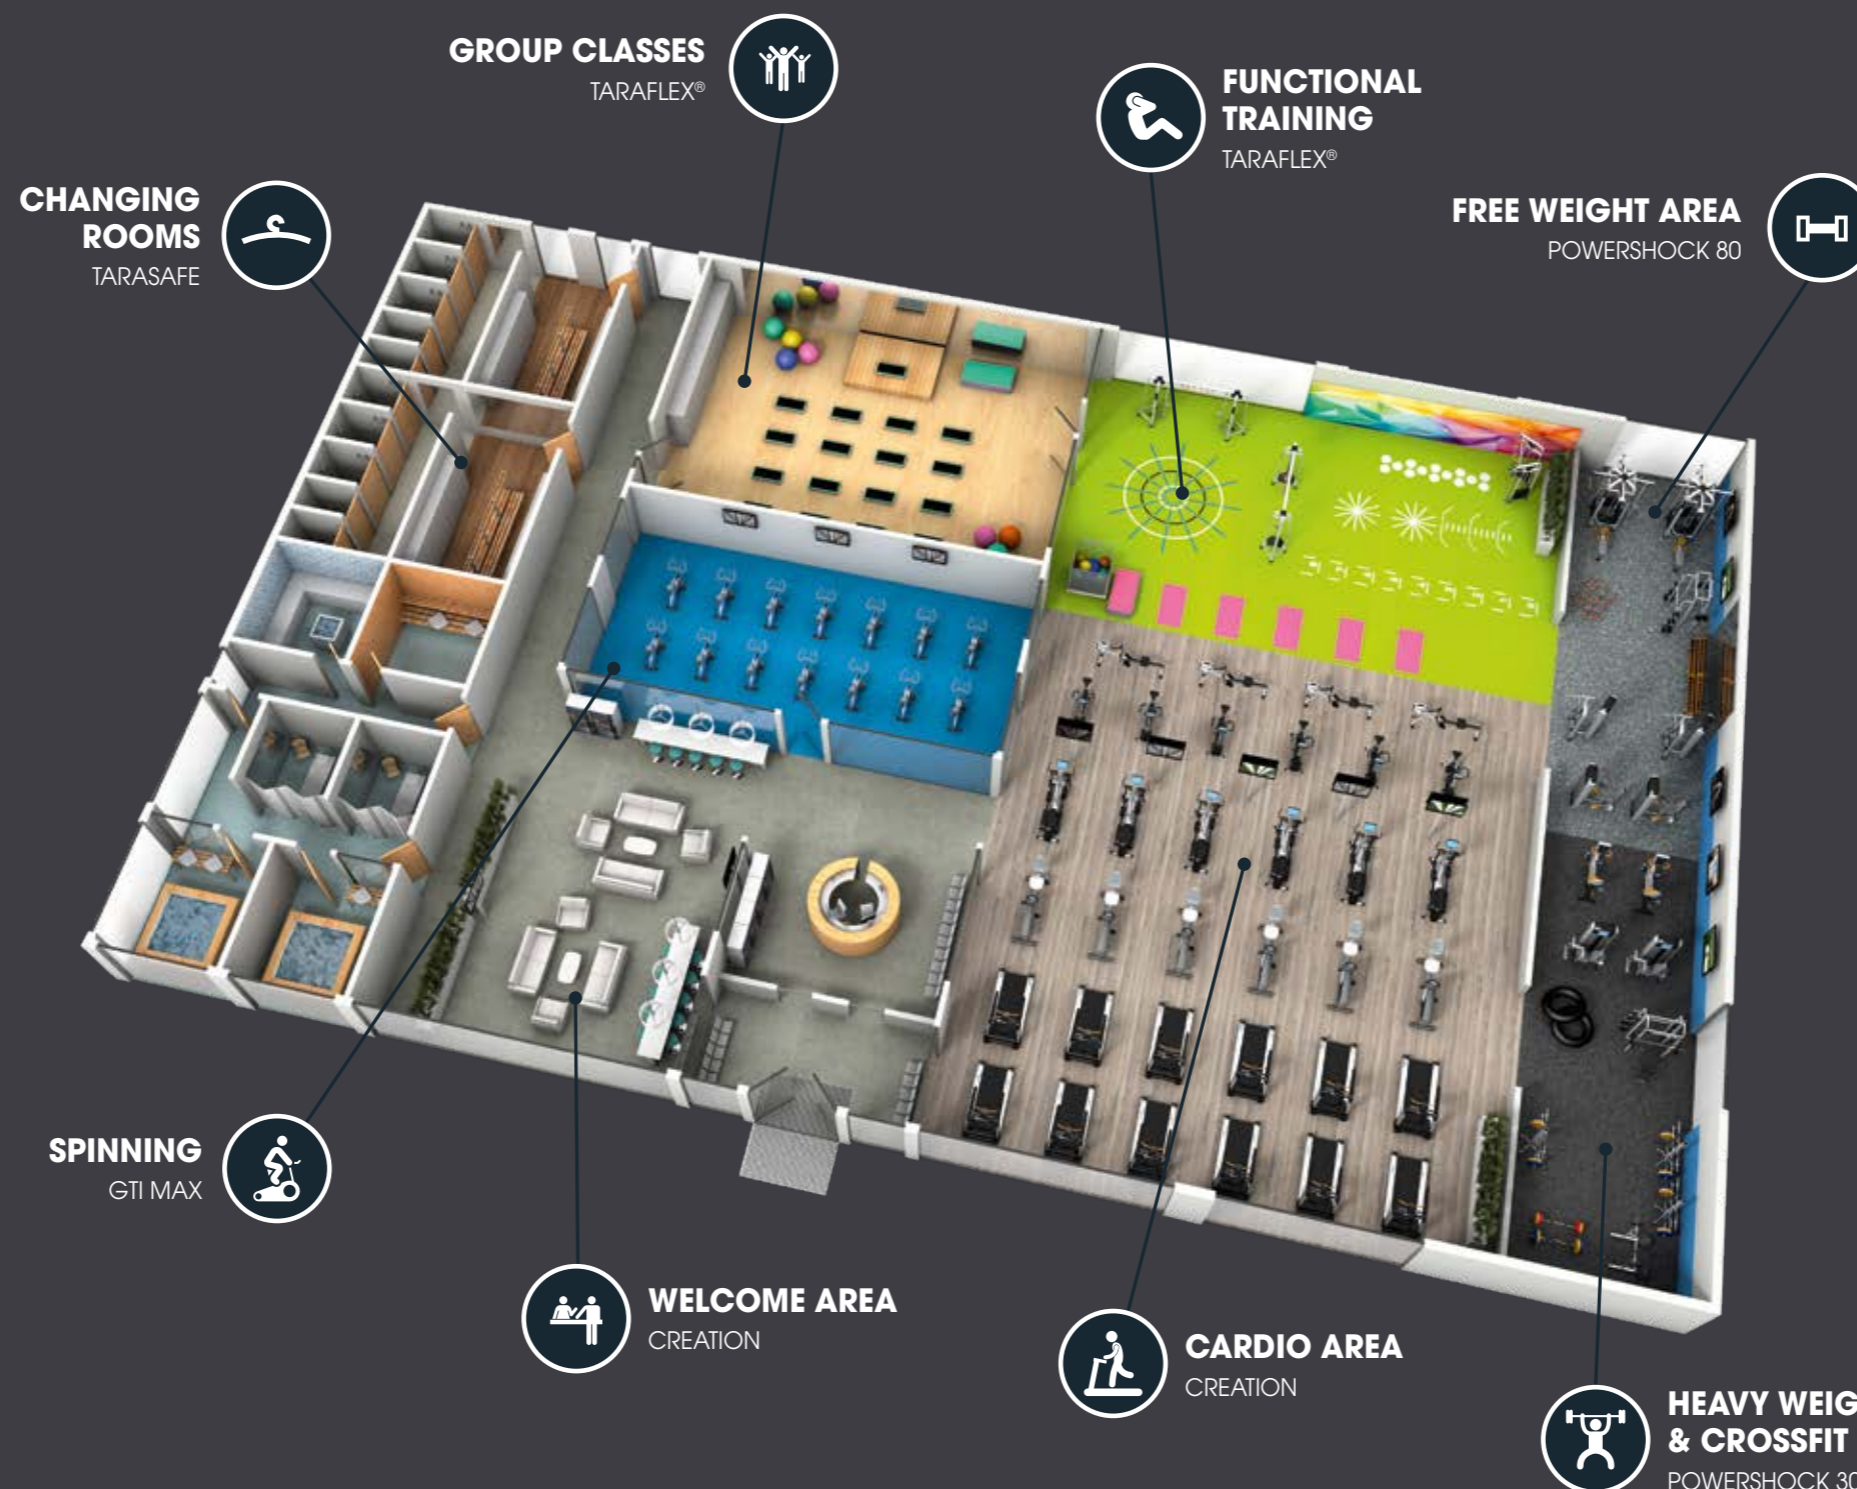

- 
INTERLOCKING TILES
 Loose lay installation
- 
TILES AND PLANKS
 Interlocking or permanent adhesive installation
- 
ROLLS
 Glued and welded

WELCOME AREA

CHANGING ROOMS

GROUP CLASSES

FUNCTIONAL TRAINING

CARDIO AREA

WEIGHTLIFTING AREA

A SOLUTION FOR EVERY AREA

Gerflor offers you a complete floor-to-wall solution to suit all the constraints and requirements of your club.

WELCOME AREA

- DESIGN
- TRAFFIC RESISTANCE
- EASY CLEANING