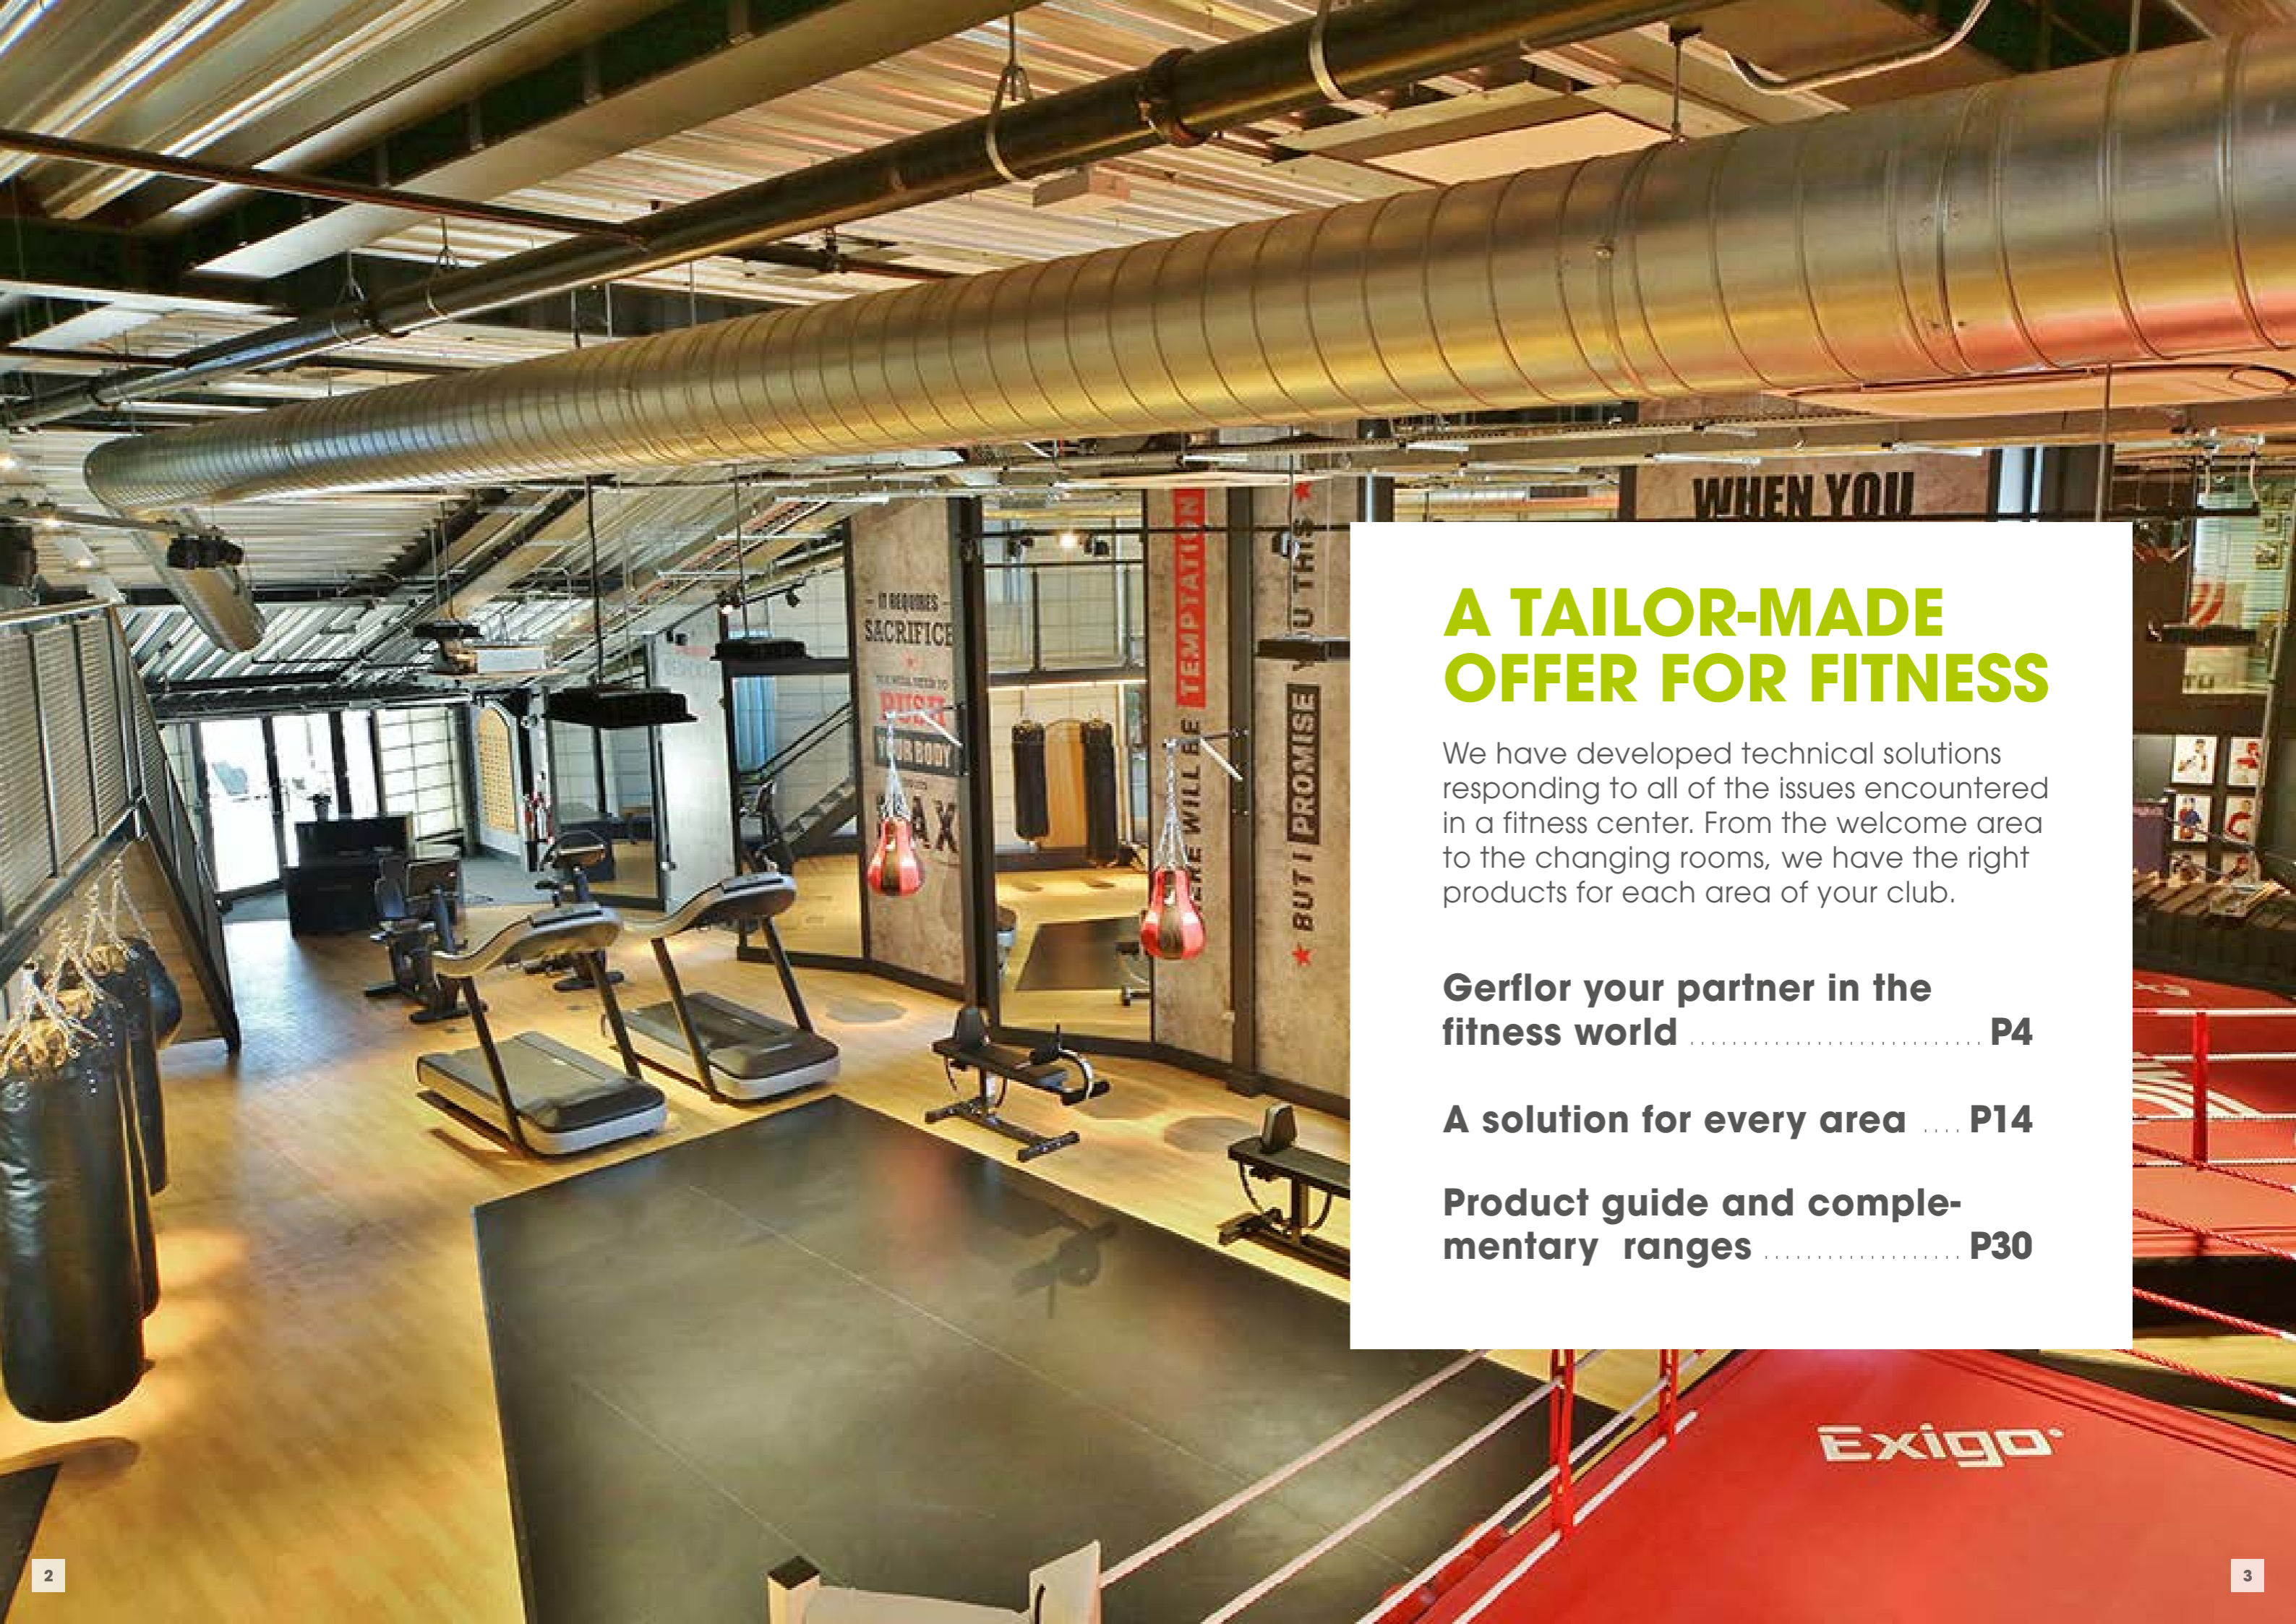

FITNESS
FLOORING & DESIGN
WALL COVERING & PROTECTION

Gerflor[®]

A TAILOR-MADE OFFER FOR FITNESS

We have developed technical solutions responding to all of the issues encountered in a fitness center. From the welcome area to the changing rooms, we have the right products for each area of your club.