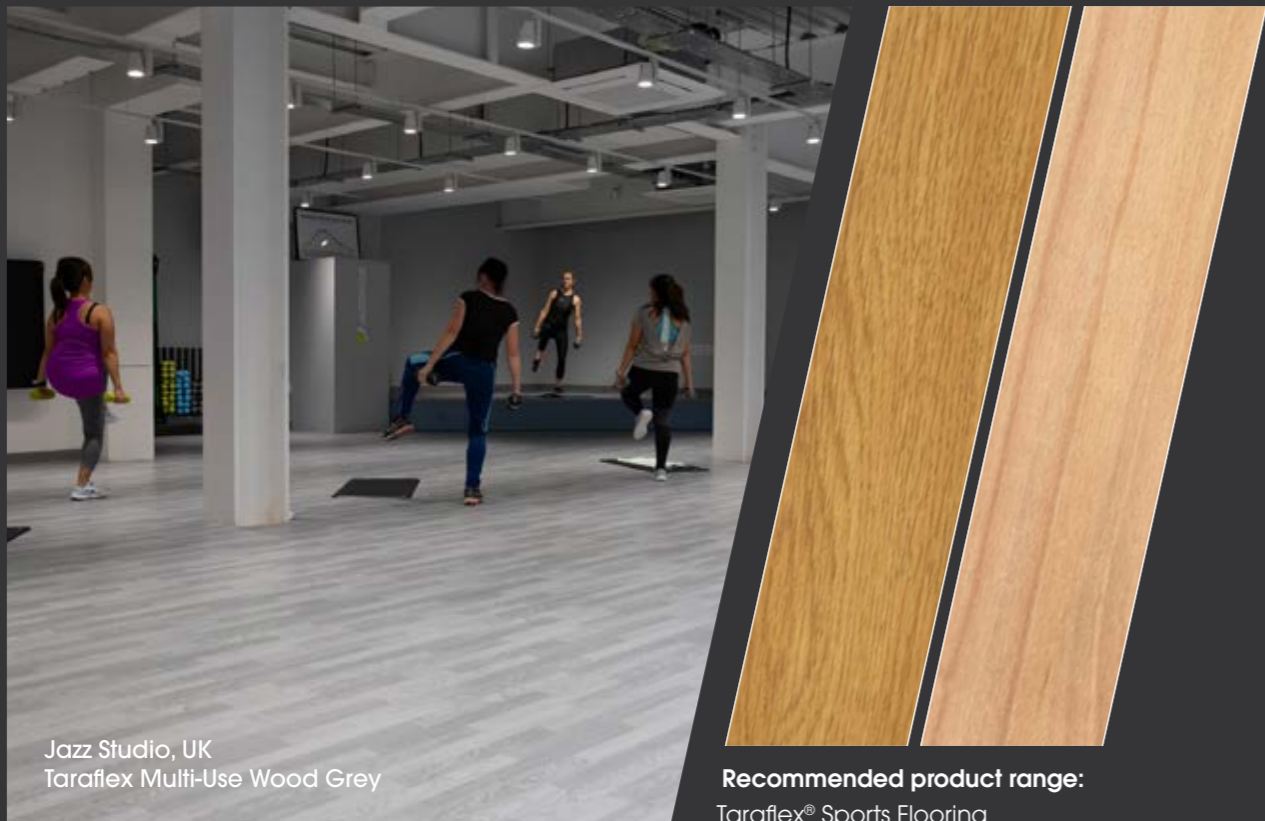

Bingham Leisure Centre - UK

Recommended product range:
Powershock 300

The One Ball - France
Powershock 300

GROUP CLASSES

- COMFORT
- PROTECTION

Provide your members with comfortable conditions that will enable them to give their best. Our sports flooring range provides the best balance between performance and comfort, this will allow you to imagine a wide variety of activities (Yoga, Pilates, Boxing).

South Coast Gym, UK
Taraflex Multi-Use Dark grey

Jazz Studio, UK
Taraflex Multi-Use Wood Grey

Recommended product range:
Taraflex® Sports Flooring

John Smith - UK
Taraflex® Evolution - Blue, Lagoon and Gold