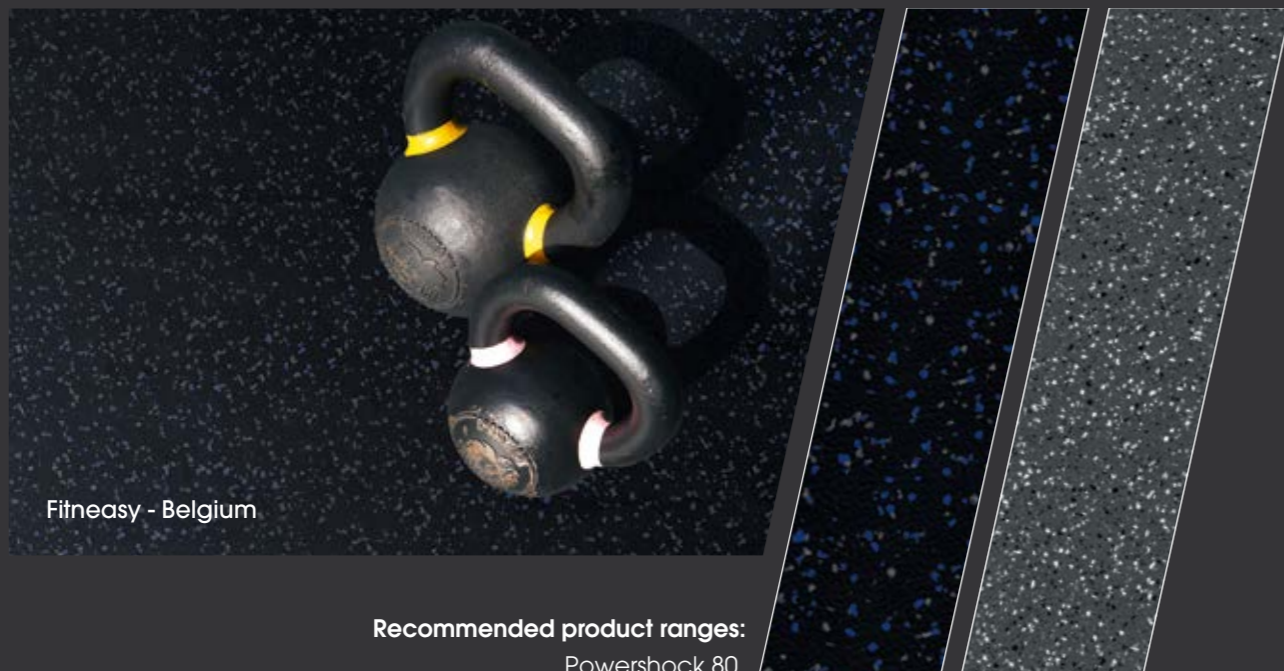

Bingham Leisure Centre - UK

Fitneasy - Belgium

Recommended product ranges:
Powershock 80