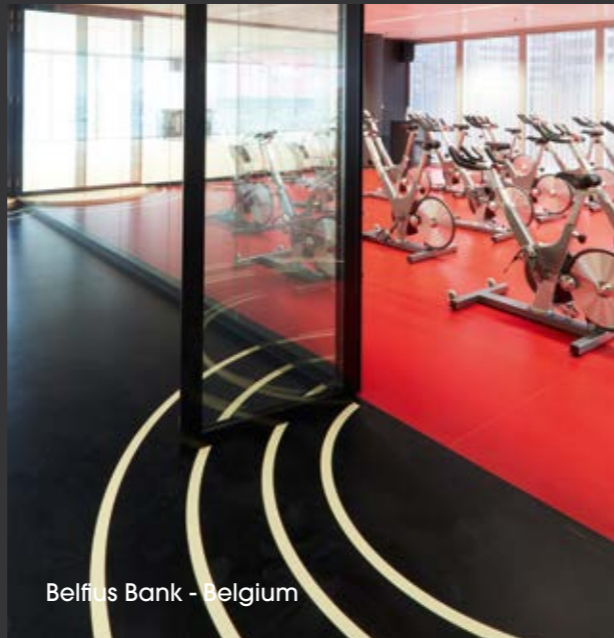

Recommended product range:
WALL PROTECTION

Wall protection

Entrance mats

Skirtings and profiles

CARDIO AREA

- DESIGN
- TRAFFIC RESISTANCE
- EASY CLEANING

Our floors provide a clean and appealing environment, they resist heavy traffic and treadmill vibrations. Our variety of designs will enhance your cardio equipment.

Dynamic Center - Belgium

Belfus Bank - Belgium

Fitness Park - France

Recommended product ranges:

- Creation 70
- GTI Max
- Powershock 80

"Today we are very pleased with the result. This floor is beautiful and durable. Our customers appreciate it as much as we do."
Gaëtan Lebegge - Newfit Manager, Belgium