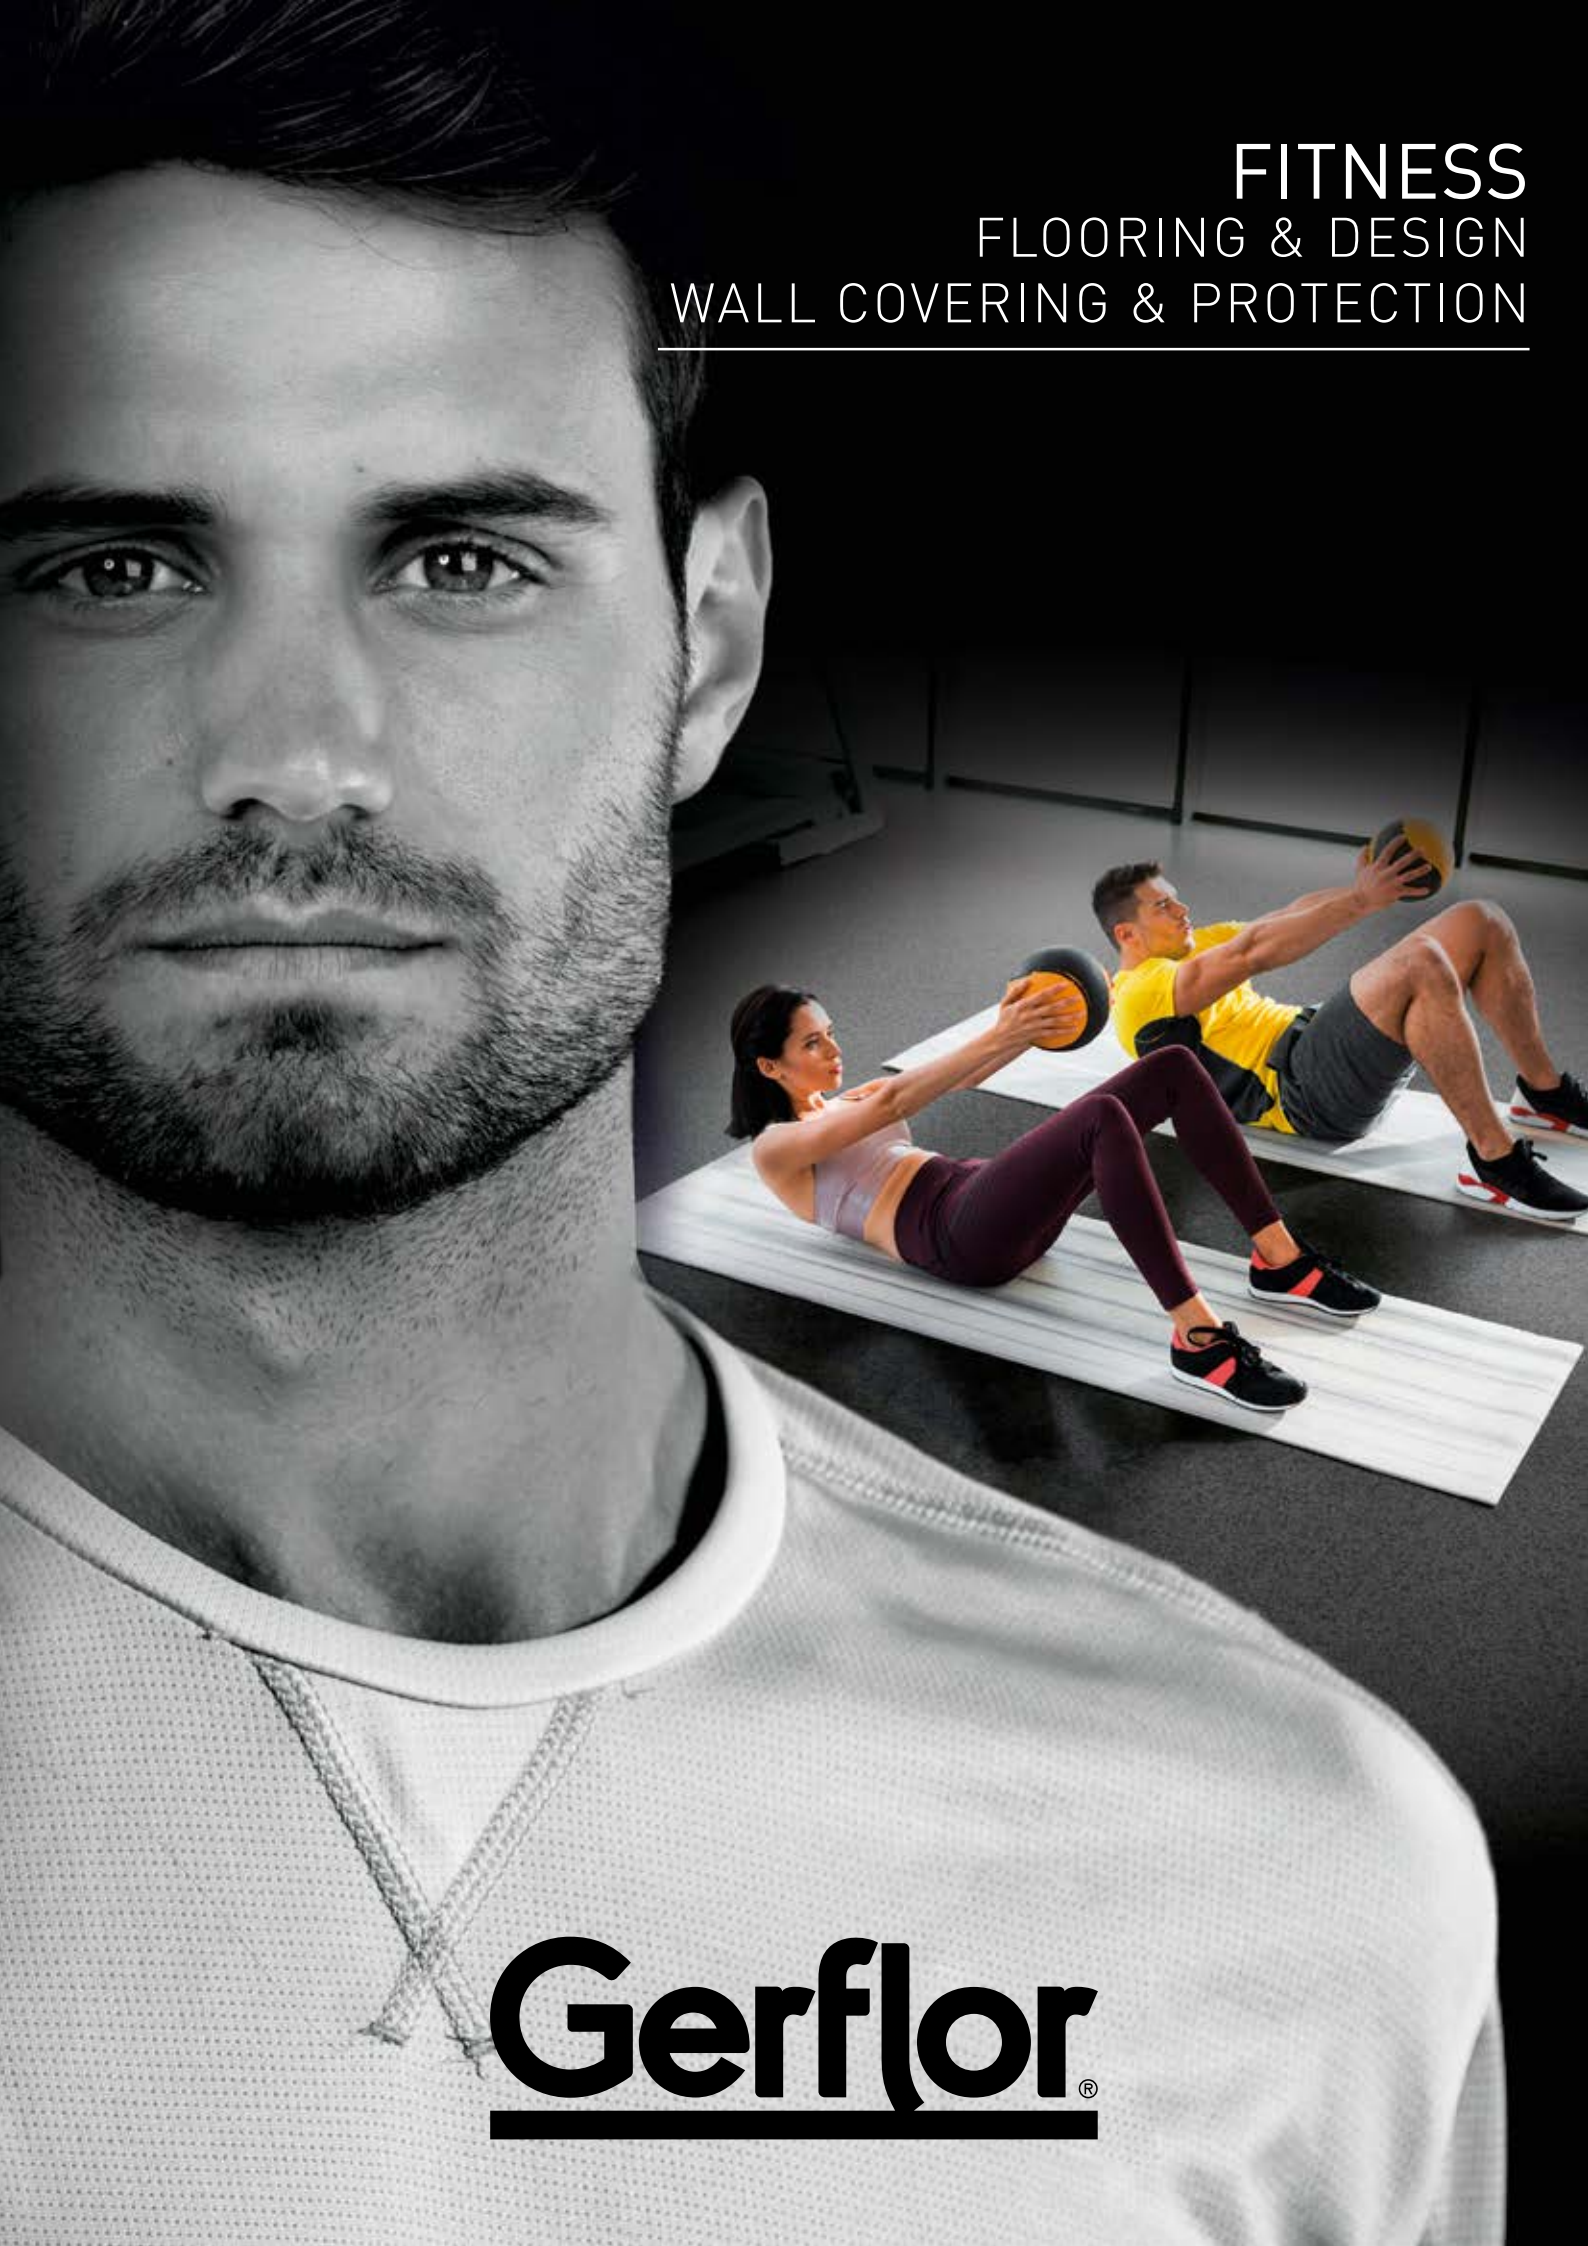

FITNESS
FLOORING & DESIGN
WALL COVERING & PROTECTION

Gerflor[®]

A TAILOR-MADE OFFER FOR FITNESS

We have developed technical solutions responding to all of the issues encountered in a fitness center. From the welcome area to the changing rooms, we have the right products for each area of your club.