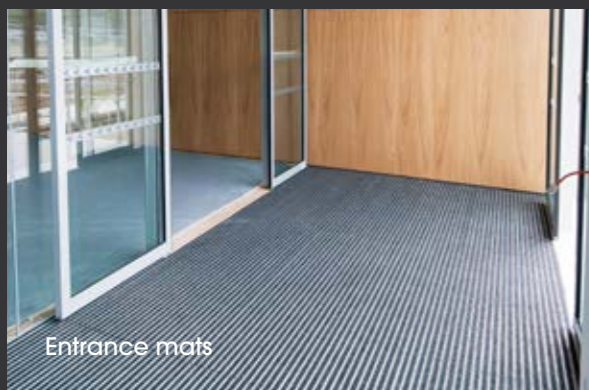

WellVita fitness - Germany

Skirtings and profiles

Entrance mats