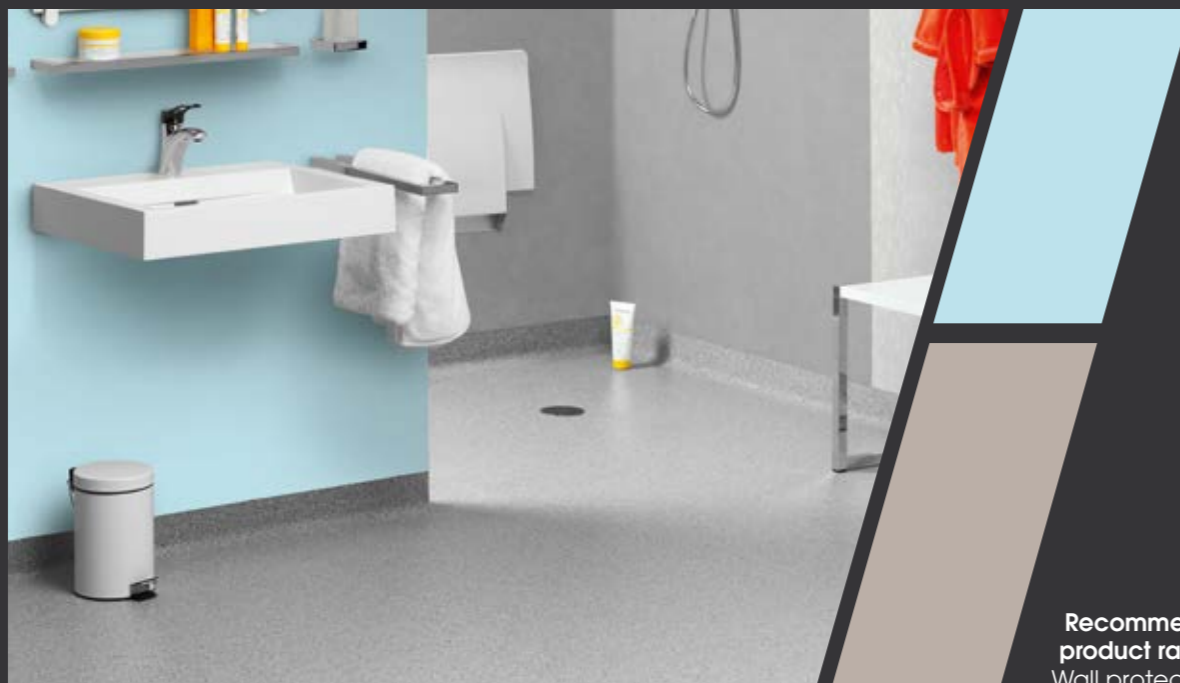

CHANGING ROOMS

- ANTI-SLIP
- WATERPROOF

Easily combine design and safety with our non-slip and waterproof solutions.

Recommended product range:
Tarasafe

Aesthetic and lasting protection of walls and doors in damp areas.