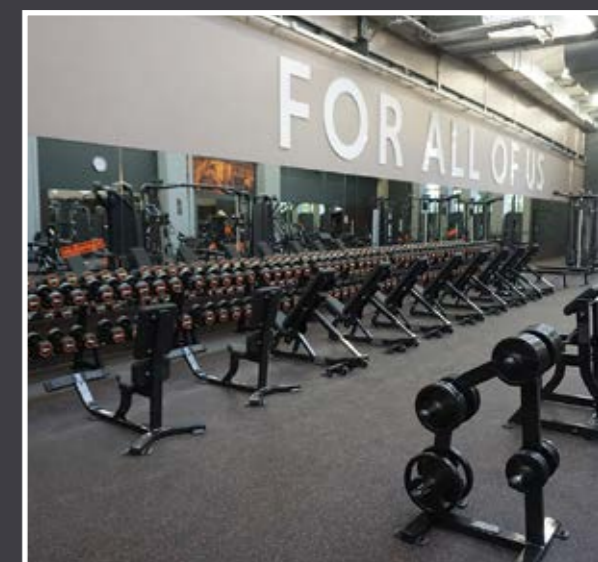

WEIGHTLIFTING AREA

A SOLUTION FOR EVERY AREA

Gerflor offers you a complete floor-to-wall solution to suit all the constraints and requirements of your club.

WELCOME AREA

- DESIGN
- TRAFFIC RESISTANCE
- EASY CLEANING